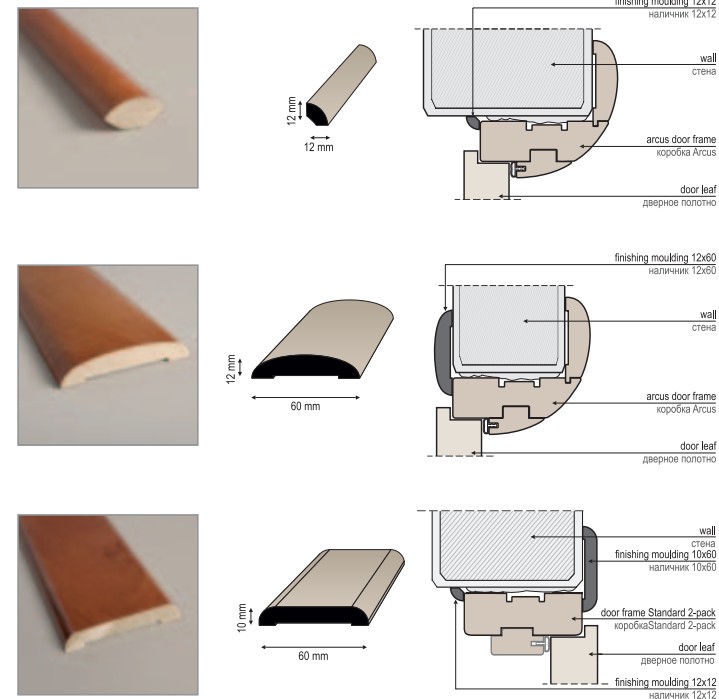

Finishing moulding

Наличники

One package contains three finishing mouldings for re-cutting to match single or double leaf doors. It is possible to install finishing mouldings with small nails.

Dekory:

swamp oak 3D, oiled oak 3D, burnt oak 3D, mocca grooved ash, walnut structure, acacia, acacia ST, acacia light, white, white CPL, beech, calvados, cedar vertical, polish oak, natural oak vertical, walnut, walnut-2K, snow ash, brown ash, graphite ash, wenge.

В одной упаковке находятся три наличника (комплект), которые необходимо самостоятельно отпилить соответственно для дверей одно или двухстворчатых.

Dekory:

дуб болотный 3D, дуб масляный 3D, дуб дымчатый 3D, ясень мокка рифленый, орех грецкий структура, акация, акация СТ, акация светлая, белый, белый CPL, бук, калвадос, кедр вертикальный, дуб польский, дуб натуральный вертикальный, орех, орех (2 напр.), ясень снежный, ясень коричневый, ясень графитовый, венге.

Accessories

Аксессуары