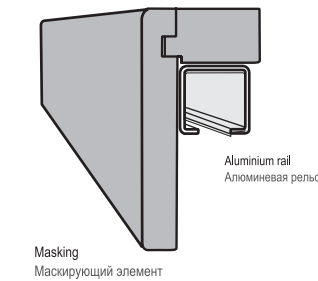

Availability:

Sliding system is available in all decors and collections apart from the following collections: Ksantos, Chronos, Chronos New, Classic and Andromeda.

Vertical cross-section of sliding system
Вертикальный разрез раздвижной системы