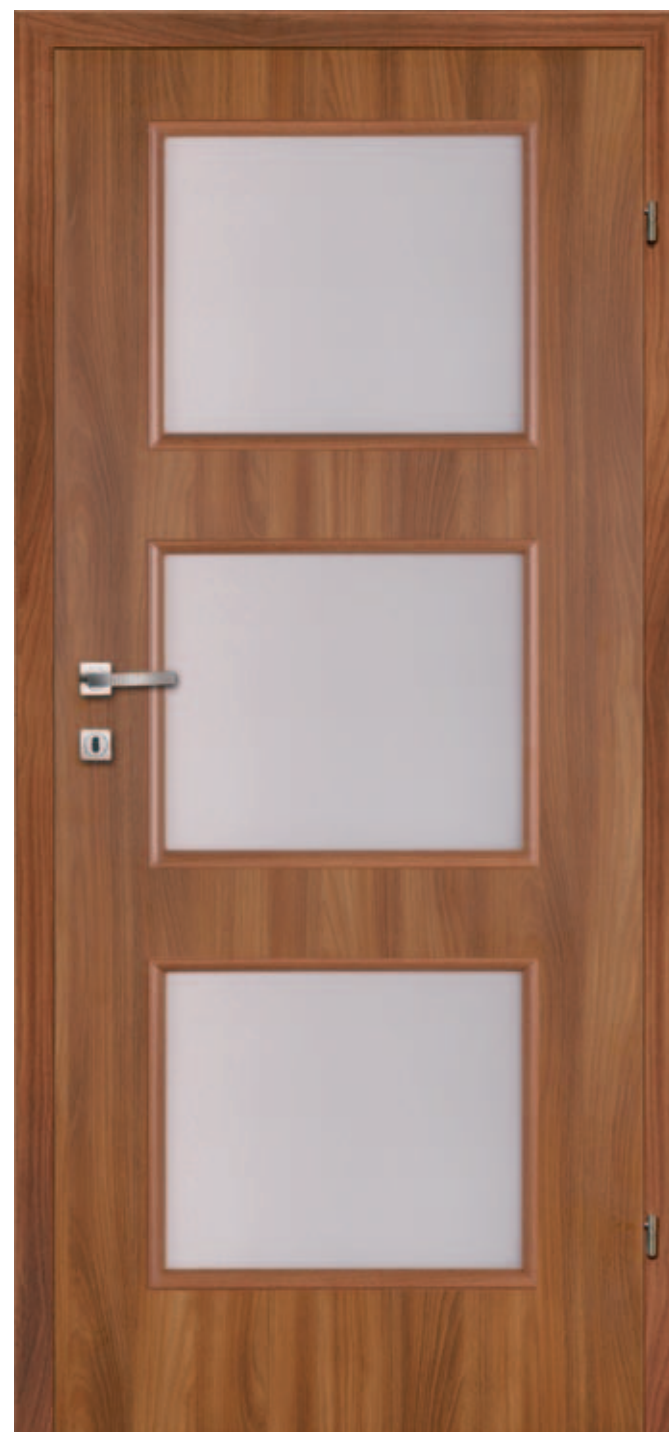

# Latona HR

model 1

**Construction:**

- veneered door leaf
- construction: Classen Hard/peripheral frame made of softwood
- door leaf Hard Edge profile R
- finishing: Classen Iridium laminate, Classen CPL laminate
- two silver screwed pintle hinges (leaves 100' – 3 hinges, leaves reinforced, regardless of size – 3 hinges)
- lock for regular key, bathroom key, cylinder lock, economy lock
- hardened safety white glazing
- coffering
- single leaf 60'-100'
- double leaf 120'-200'
- sliding single and double leaf doors