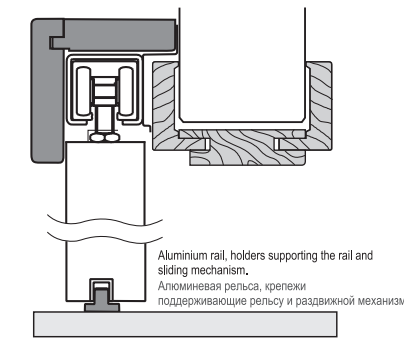

Availability:

Sliding system is available in all decors and collections apart from the following collections: Ksantos, Chronos, Chronos New, Classic and Andromeda.

Vertical cross-section of sliding system
Вертикальный разрез раздвижной системы